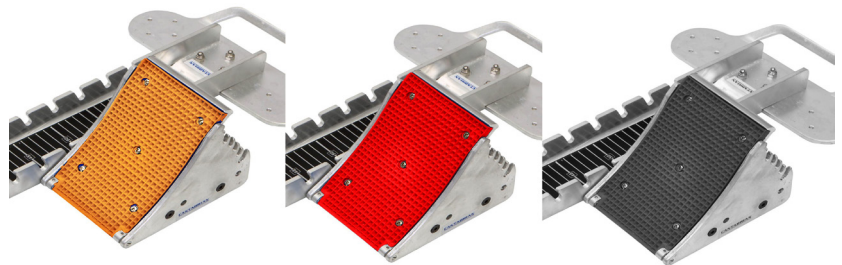

CANTABRIAN PRO ALUMINIUM STARTING BLOCKS

PRODUCT DATA

These quality Cantabrian Olympus Starting Blocks are a premium competition starting block suitable for athletes, clubs and stadiums. Made from anodized aluminum, they have 5 different angle footplate adjustments and come with pins as well as spikes making them suitable for training on grass as well as the track.

- Centre Bar – 86.4 cm x 10.5 cm
- Footplate – 19.5cm x 16cm
- Weight – 10.78kg

AVAILABLE COLOURS:

ORANGE

RED

BLACK

BLUE