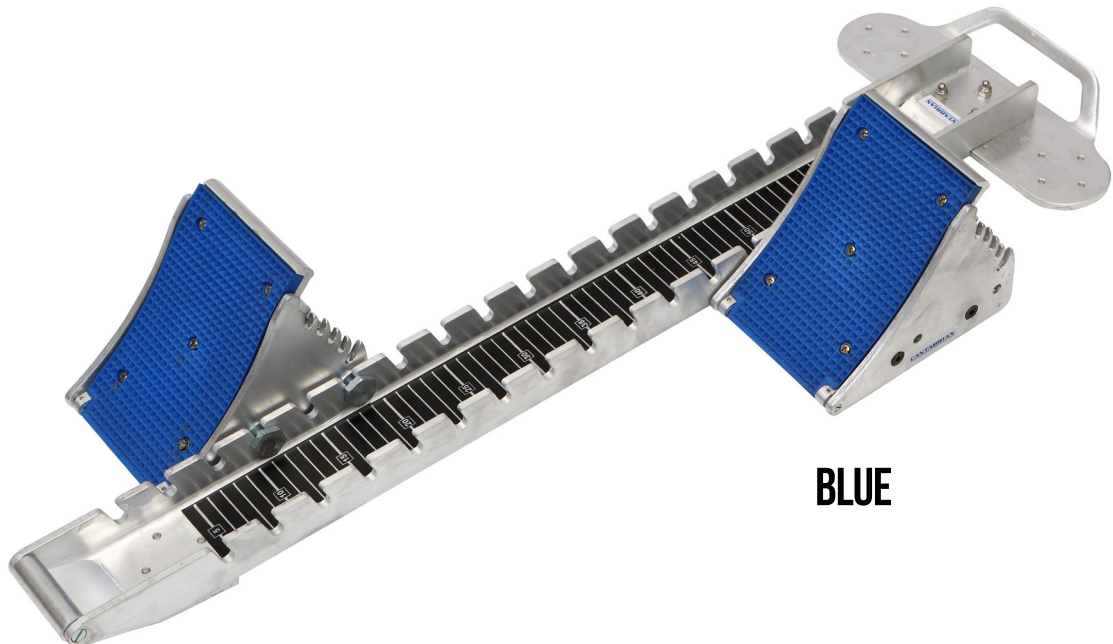

CANTABRIAN PRO ALUMINIUM STARTING BLOCKS

PRODUCT DATA

These quality Cantabrian Olympus Starting Blocks are a premium competition starting block suitable for athletes, clubs and stadiums. Made from anodized aluminum, they have 5 different angle footplate adjustments and come with pins as well as spikes making them suitable for training on grass as well as the track.

- Centre Bar – 86.4 cm x 10.5 cm
- Footplate – 19.5cm x 16cm
- Weight – 10.78kg

AVAILABLE COLOURS:

ORANGE

RED

BLACK

BLUE