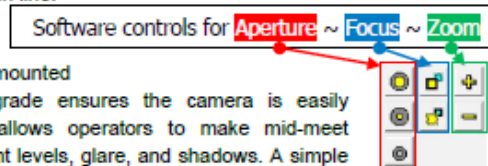

Remote Control Lens Functions

Because finish line cameras are often mounted well above eye-level, the Remote upgrade ensures the camera is easily adjustable. This motorized accessory allows operators to make mid-meet adjustments to account for changes in light levels, glare, and shadows. A simple click on the remote adjustment icons will adjust your lens or field of view without having to climb a ladder to reach your camera.