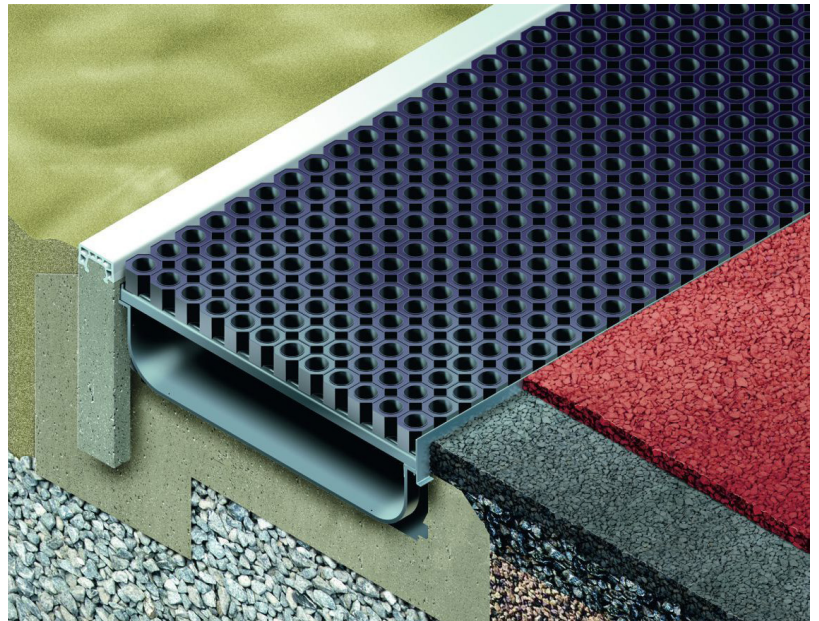

## SAND TRAPS FOR LONG JUMP/TRIPLE JUMP

### PRODUCT DATA

- Prevents sand from spreading on to the running track
- Trap channels allow different sand pit sizes to be achieved
- Lower section made from polypropylene
- Top section consists of mesh grating with the firmly attached rubber mat
- Advise sandpit size when requesting a quote

Type	Length mm	Width mm	Height mm	Weight kg	Item- no.
Sand trap 2 x 500 mm	1000	500	163	16,8	7740
Sand trap	500	500	163	8,8	7745
End cap	-	500	175	0,5	7248