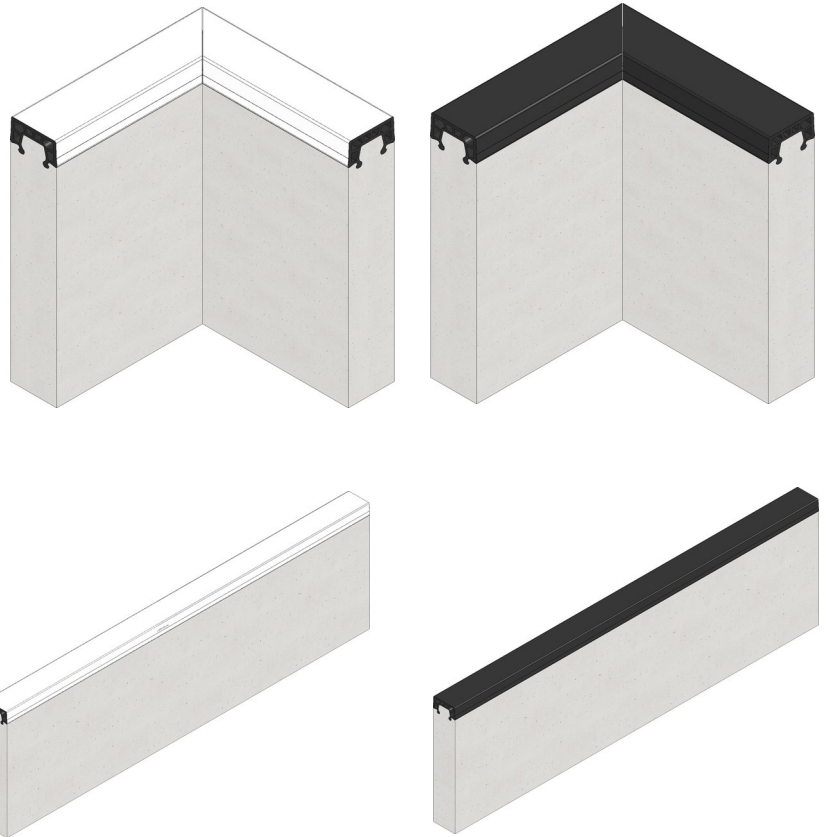

SOFT KERBING FOR SANDPITS

PRODUCT DATA

- Rubber Topped Kerbs act as ideal edging for sandpits and other border areas
- Rubber is made of EPDM and air cushions inside to minimise the risk to athletes
- Different heights and corner elements available
- Available in black and white
- Advise size of sandpit when requesting a quote

Type	Length mm	Width mm	Height mm	Weight kg	Item-no.
white	1000	60	200	24,0	7200
white	1000	60	250	30,0	7201
white	1000	60	300	36,0	7202
white	1000	60	400	49,0	7203
white	500	60	400	24,5	7204
Angle pieces, white	250/250	60	300	16,4	7208
Angle pieces, white	250/250	60	400	21,5	7209
black	1000	60	200	24,0	7220
black	1000	60	250	30,0	7221
black	1000	60	300	36,0	7222
black	1000	60	400	49,0	7223
black	500	60	400	24,5	7224
Angle pieces, black	250/250	60	300	16,4	7228
Angle pieces, black	250/250	60	400	21,5	7229